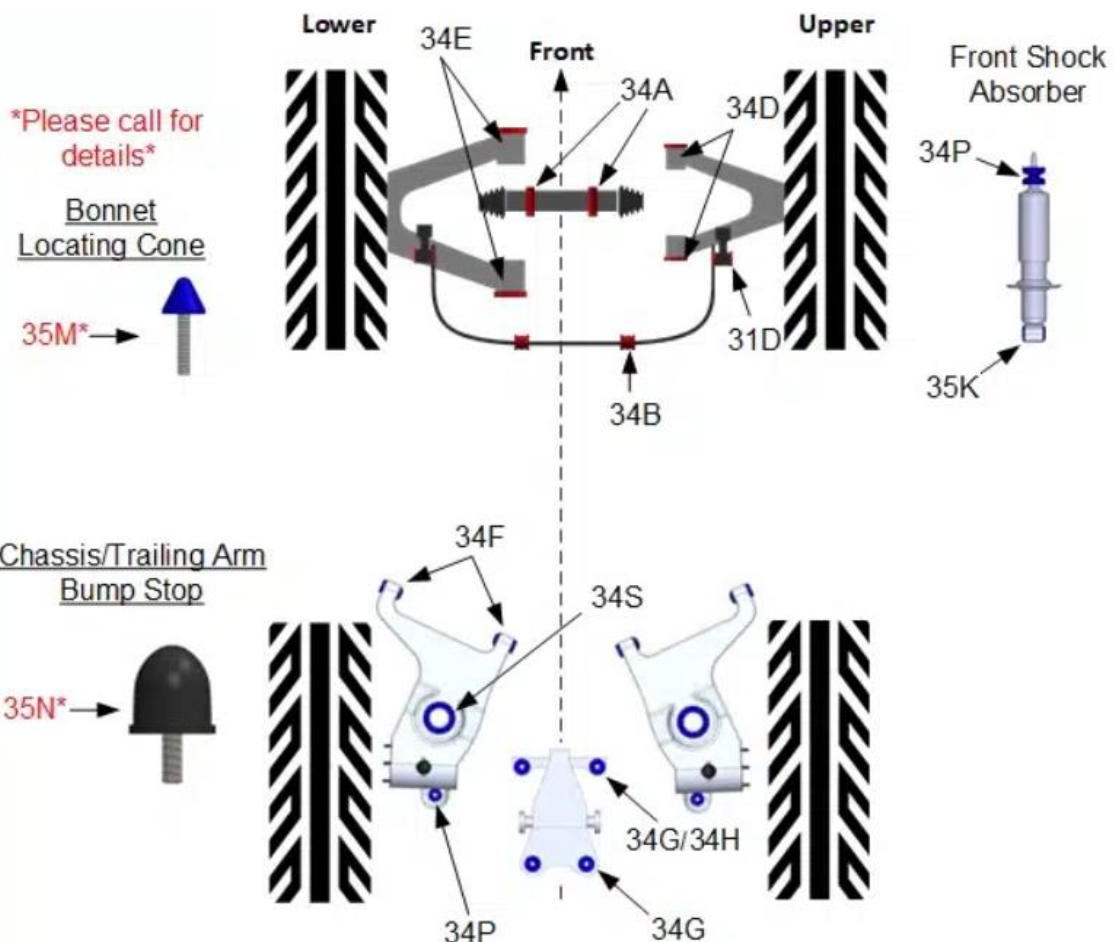

Polybush®

DIFFERENTIAL MOUNTING KIT

COMFORT BLUE KIT45

Triumph TR5 & TR6

Triumph TR250

Part Number: RR1552B

QUALITY PARTS AND ACCESSORIES

Triumph House, Sleaford Road, Bracebridge Heath, Lincoln LN4 2NA,
England Telephone: 01522 568000 | E-mail: sales@rimmerbros.com